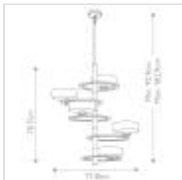

KL-ALEEKA5A
Aleeka 5 Light Tall Chandelier - Classic Pewter

DETAILS	
BRAND	Kichler
FAMILY	Aleeka
SUITABLE LOCATION	Interior
GUARANTEE	General 2 Year Guarantee
FINISH	Classic Pewter
FITTING HEIGHT	787mm
DIAMETER	718mm
MINIMUM DROP	929mm
MAXIMUM DROP	1829mm
POWER SOURCE	Mains Voltage
VOLTAGE	220-240v 50hz
MAXIMUM WATTAGE	3W LED
NUMBER OF LAMPS	5
SOCKET	G9
INTEGRATED LED	No
LED LUMENS	300Lm Each
LED COLOUR TEMP	3000k
RODS SUPPLIED	Supplied With 2 X 150mm & 2 X 300mm Rods
CLASS	Class I
BUILD MATERIALS	Aluminium, Glass
HOURS	25000
DIMMABLE FITTING	Compatible With Dimmable Lamps
PRODUCT WEIGHT	7.39kg
BOX DIMENSIONS	66 X 64.5 X 81.5cm
BOX WEIGHT	8.21 Kg