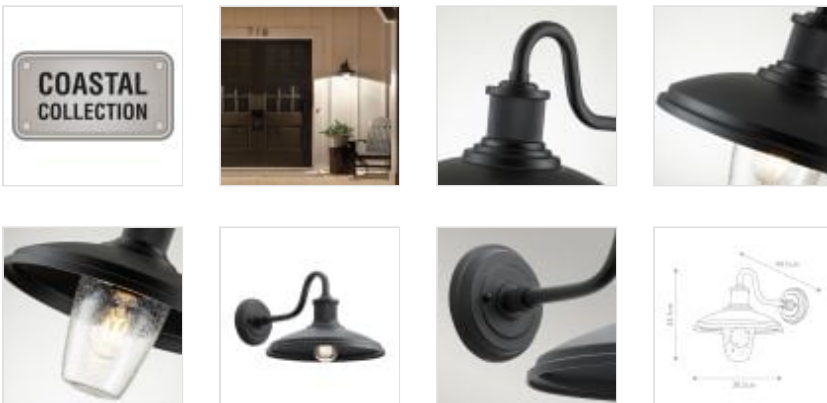

**KL-ALLENBURY2-M-BKT**

Allenbury 1 Light Medium Wall Lantern -  
Textured Black

DETAILS	
BRAND	Kichler
FAMILY	Allenbury
SUITABLE LOCATION	Exterior
GUARANTEE	5 Year Anti Corrosion Guarantee
IP RATING	IP44
FINISH	Textured Black
FITTING HEIGHT	331mm
DIAMETER	305mm
WIDTH	305mm
PROJECTION/DEPTH	441mm
POWER SOURCE	Mains Voltage
VOLTAGE	220-240v 50hz
MAXIMUM WATTAGE	40W
NUMBER OF LAMPS	1
SOCKET	E27
INTEGRATED LED	No
CLASS	Class I
BUILD MATERIALS	Weather Resistant Composite, Aluminium, Glass
DIMMABLE FITTING	Compatible With Dimmable Lamps
PRODUCT WEIGHT	1.31kg
BOX DIMENSIONS	49 X 39 X 28cm
BOX WEIGHT	2.56 Kg

**PRODUCT DETAILS**

This stylish Allenbury wall light is part of Elsteads Coastal Collection, built from weather resistant composite, Steel, Aluminium and glass, finished in a Textured Black and designed to withstand rough exterior weather conditions. IP44 rated.