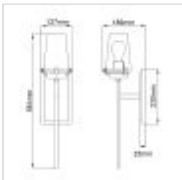

KL-ALTON1-BATH-BB

Alton 1 Light Wall Light - Brushed Brass

DETAILS	
BRAND	Kichler
FAMILY	Alton
SUITABLE LOCATION	Interior / Bathroom
GUARANTEE	General 2 Year Guarantee
IP RATING	IP44
FINISH	Brushed Brass
FITTING HEIGHT	561mm
WIDTH	127mm
PROJECTION/DEPTH	189mm
POWER SOURCE	Mains Voltage
VOLTAGE	220-240v 50hz
MAXIMUM WATTAGE	40W
NUMBER OF LAMPS	1
SOCKET	E27
INTEGRATED LED	No
CLASS	Class I
BUILD MATERIALS	Steel, Clear Seeded Glass
DIMMABLE FITTING	Compatible With Dimmable Lamps
PRODUCT WEIGHT	1.75kg
BOX DIMENSIONS	49.53 X 26.7 X 22.9cm
BOX WEIGHT	1.94 Kg

**PRODUCT DETAILS**

The Alton wall light combines industrial-era detailing and soft modern style. The height of this tall wall light makes an impressive statement while its nuts and bolt hardware accents create a look that works in both traditional or modern bathrooms. IP44 and available in a Brushed Brass finish.