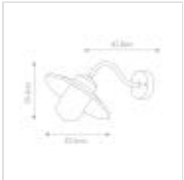

KLAMPENBORG
 Klampenborg 1 Light Wall Lantern - Silver

DETAILS	
BRAND	Elstead Lighting
FAMILY	Klampenborg
SUITABLE LOCATION	Exterior
GUARANTEE	15 Year Anti Corrosion Guarantee
IP RATING	IP44
FINISH	Silver
FITTING HEIGHT	255mm
DIAMETER	275mm
WIDTH	275mm
PROJECTION/DEPTH	420mm
POWER SOURCE	Mains Voltage
VOLTAGE	220-240v 50hz
MAXIMUM WATTAGE	60W
NUMBER OF LAMPS	1
SOCKET	E27
INTEGRATED LED	No
CLASS	Class I
BUILD MATERIALS	304 Stainless Steel, Clear Glass
DIMMABLE FITTING	Compatible With Dimmable Lamps
PRODUCT WEIGHT	1.15kg
BOX DIMENSIONS	28.5 X 25.5 X 41cm
BOX WEIGHT	1.65 Kg

PRODUCT DETAILS

Klampenborg is a classic Scandinavian swan neck wall lantern. The core metal is 304 grade stainless steel and is then painted with powder coating for durability. Available in silver finish, IP44 rated and offered with a 15 year guarantee.