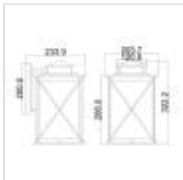

**KL-ARGYLE2-M**  
Argyle 1 Light Medium Outdoor Wall Light -  
Weathered Zinc

DETAILS	
BRAND	Kichler
FAMILY	Argyle
SUITABLE LOCATION	Exterior
GUARANTEE	3 Year Anti Corrosion Guarantee
IP RATING	IP44
FINISH	Weathered Zinc
FITTING HEIGHT	322mm
WIDTH	204mm
PROJECTION/DEPTH	234mm
POWER SOURCE	Mains Voltage
VOLTAGE	220-240v 50hz
MAXIMUM WATTAGE	60W
NUMBER OF LAMPS	1
SOCKET	E27
INTEGRATED LED	No
CLASS	Class I
BUILD MATERIALS	Steel, Seeded Glass
DIMMABLE FITTING	Compatible With Dimmable Lamps
PRODUCT WEIGHT	2.88kg
BOX DIMENSIONS	30 X 27.5 X 42.5cm
BOX WEIGHT	3.20 Kg