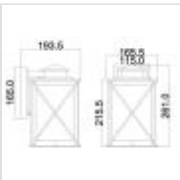

**KL-ARGYLE2-S**Argyle 1 Light Small Outdoor Wall Light -  
Weathered Zinc

DETAILS	
BRAND	Kichler
FAMILY	Argyle
SUITABLE LOCATION	Exterior
GUARANTEE	3 Year Anti Corrosion Guarantee
IP RATING	IP44
FINISH	Weathered Zinc
FITTING HEIGHT	261mm
WIDTH	166mm
PROJECTION/DEPTH	194mm
POWER SOURCE	Mains Voltage
VOLTAGE	220-240v 50hz
MAXIMUM WATTAGE	60W
NUMBER OF LAMPS	1
SOCKET	E27
INTEGRATED LED	No
CLASS	Class I
BUILD MATERIALS	Steel, Seeded Glass
DIMMABLE FITTING	Compatible With Dimmable Lamps
PRODUCT WEIGHT	1.8kg
BOX DIMENSIONS	24.5 X 22.5 X 34.5cm
BOX WEIGHT	2.00 Kg

**PRODUCT DETAILS**

Argyle outdoor lanterns have a distinctive cross bar to shield the seeded glass panels. Finished in Weathered Zinc and IP44 rated.

**Elstead Lighting**

Elstead Lighting  
Elstead House  
Mill Lane  
Alton, GU34 2QJ,  
United Kingdom