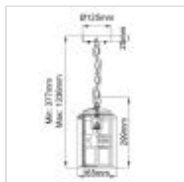

## KL-BEACON-SQUARE8-OZ

Beacon Square 1 Light Chain Lantern - Olde Bronze

DETAILS	
BRAND	Kichler
FAMILY	Beacon Square
SUITABLE LOCATION	Exterior
GUARANTEE	Coastal Collection 5 Year Anti Corrosion Guarantee
IP RATING	IP44
FINISH	Olde Bronze
FITTING HEIGHT	299mm
WIDTH	165mm
MINIMUM DROP	377mm
MAXIMUM DROP	1336mm
POWER SOURCE	Mains Voltage
VOLTAGE	220-240v 50hz
MAXIMUM WATTAGE	60W
NUMBER OF LAMPS	1
SOCKET	E27
INTEGRATED LED	No
CLASS	Class I
BUILD MATERIALS	Weather Resistant Composite, Glass
DIMMABLE FITTING	Compatible With Dimmable Lamps
PRODUCT WEIGHT	1.99kg
BOX DIMENSIONS	21.5 X 21.5 X 36cm
BOX WEIGHT	2.21 Kg