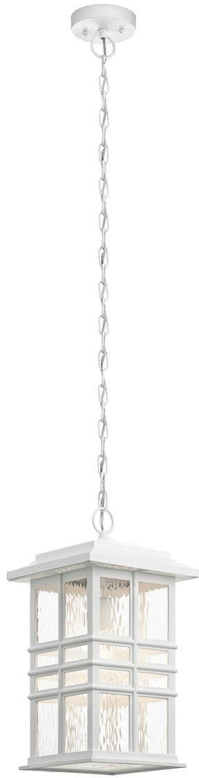

**KL-BEACON-SQUARE8-WHT****Beacon Square 1 Light Chain Lantern - White****DETAILS**

<b>BRAND</b>	Kichler
<b>FAMILY</b>	Beacon Square
<b>SUITABLE LOCATION</b>	Exterior
<b>GUARANTEE</b>	Coastal Collection 5 Year Anti Corrosion Guarantee
<b>IP RATING</b>	IP44
<b>FINISH</b>	White
<b>FITTING HEIGHT</b>	299mm
<b>WIDTH</b>	165mm
<b>MINIMUM DROP</b>	377mm
<b>MAXIMUM DROP</b>	1336mm
<b>POWER SOURCE</b>	Mains Voltage
<b>VOLTAGE</b>	220-240v 50hz
<b>MAXIMUM WATTAGE</b>	60W
<b>NUMBER OF LAMPS</b>	1
<b>SOCKET</b>	E27
<b>INTEGRATED LED</b>	No
<b>CLASS</b>	Class I
<b>BUILD MATERIALS</b>	Weather Resistant Composite, Glass
<b>DIMMABLE FITTING</b>	Compatible With Dimmable Lamps
<b>PRODUCT WEIGHT</b>	1.99kg
<b>BOX DIMENSIONS</b>	21.5 X 21.5 X 36cm
<b>BOX WEIGHT</b>	2.21 Kg

**PRODUCT DETAILS**

Inspired by classic craftsman architecture, the Beacon Square outdoor collection features clean lines, creating a transitional and versatile style. Crafted from a composite material, each fixture is designed to withstand harsh outdoor elements, like saltwater spray and UV rays, with a beautiful and long-lasting White finish. The clear, hammered glass simulates the look of water, enhancing the overall style, while still letting the light shine through. IP44 rated.