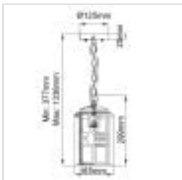

**KL-BEACON-SQUARE8-WHT****Beacon Square 1 Light Chain Lantern - White****DETAILS**

<b>BRAND</b>	Kichler
<b>FAMILY</b>	Beacon Square
<b>SUITABLE LOCATION</b>	Exterior
<b>GUARANTEE</b>	Coastal Collection 5 Year Anti Corrosion Guarantee
<b>IP RATING</b>	IP44
<b>FINISH</b>	White
<b>FITTING HEIGHT</b>	299mm
<b>WIDTH</b>	165mm
<b>MINIMUM DROP</b>	377mm
<b>MAXIMUM DROP</b>	1336mm
<b>POWER SOURCE</b>	Mains Voltage
<b>VOLTAGE</b>	220-240v 50hz
<b>MAXIMUM WATTAGE</b>	60W
<b>NUMBER OF LAMPS</b>	1
<b>SOCKET</b>	E27
<b>INTEGRATED LED</b>	No
<b>CLASS</b>	Class I
<b>BUILD MATERIALS</b>	Weather Resistant Composite, Glass
<b>DIMMABLE FITTING</b>	Compatible With Dimmable Lamps
<b>PRODUCT WEIGHT</b>	1.99kg
<b>BOX DIMENSIONS</b>	21.5 X 21.5 X 36cm
<b>BOX WEIGHT</b>	2.21 Kg

**PRODUCT DETAILS**

Inspired by classic craftsman architecture, the Beacon Square outdoor collection features clean lines, creating a transitional and versatile style. Crafted from a composite material, each fixture is designed to withstand harsh outdoor elements, like saltwater spray and UV rays, with a beautiful and long-lasting White finish. The clear, hammered glass simulates the look of water, enhancing the overall style, while still letting the light shine through. IP44 rated.