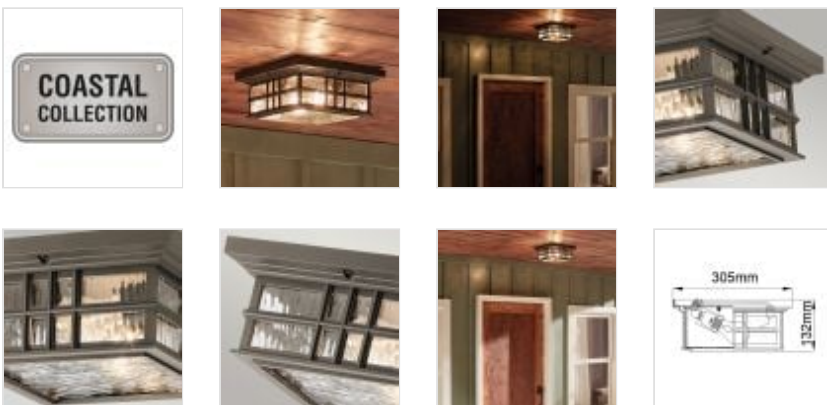

KL-BEACON-SQUARE-F-OZ

Beacon Square 2 Light Flush - Olde Bronze

DETAILS	
BRAND	Kichler
FAMILY	Beacon Square
SUITABLE LOCATION	Exterior
GUARANTEE	Coastal Collection 5 Year Anti Corrosion Guarantee
IP RATING	IP44
FINISH	Olde Bronze
FITTING HEIGHT	132mm
WIDTH	305mm
POWER SOURCE	Mains Voltage
VOLTAGE	220-240v 50hz
MAXIMUM WATTAGE	60W
NUMBER OF LAMPS	2
SOCKET	E27
INTEGRATED LED	No
CLASS	Class I
BUILD MATERIALS	Weather Resistant Composite, Glass
DIMMABLE FITTING	Compatible With Dimmable Lamps
PRODUCT WEIGHT	3.15kg
BOX DIMENSIONS	35.5 X 35.5 X 21.5cm
BOX WEIGHT	3.50 Kg

**PRODUCT DETAILS**

Inspired by classic craftsman architecture, the Beacon Square outdoor collection features clean lines, creating a transitional and versatile style. Crafted from a composite material, each fixture is designed to withstand harsh outdoor elements, like saltwater spray and UV rays, with a beautiful and long-lasting Olde Bronze finish. The clear, hammered glass simulates the look of water, enhancing the overall style, while still letting the light shine through. IP44 rated.