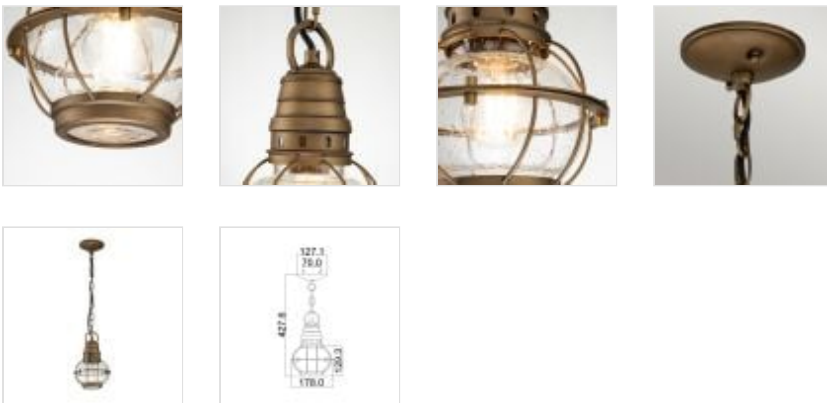

KL-BRIDGEPOINT8S-NBR

Bridgepoint 1 Light Small Chain Lantern -
Natural Brass

DETAILS	
BRAND	Kichler
FAMILY	Bridge Point
SUITABLE LOCATION	Exterior
GUARANTEE	3 Year Anti Corrosion Guarantee
IP RATING	IP44
FINISH	Natural Brass
FITTING HEIGHT	272mm
DIAMETER	178mm
WIDTH	178mm
MINIMUM DROP	372mm
MAXIMUM DROP	2237mm
POWER SOURCE	Mains Voltage
VOLTAGE	220-240v 50hz
MAXIMUM WATTAGE	60W
NUMBER OF LAMPS	1
SOCKET	E27
INTEGRATED LED	No
CLASS	Class I
BUILD MATERIALS	Aluminium, Clear Seeded Glass
DIMMABLE FITTING	Compatible With Dimmable Lamps
PRODUCT WEIGHT	1.53kg
BOX DIMENSIONS	24.5 X 24.5 X 41cm
BOX WEIGHT	1.70 Kg

**PRODUCT DETAILS**

The Bridge Point outdoor collection embodies the classic styling of nautical and railway lighting. Constructed of aluminium with Natural Brass finish and clear seeded glass, this chain lantern is IP44 rated.