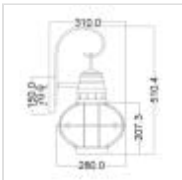

**KL-BRIDGEPOINT-L-NBR**

Bridgepoint 1 Light Large Wall Lantern - Natural Brass

DETAILS	
BRAND	Kichler
FAMILY	Bridge Point
SUITABLE LOCATION	Exterior
GUARANTEE	3 Year Anti Corrosion Guarantee
IP RATING	IP44
FINISH	Natural Brass
FITTING HEIGHT	510mm
DIAMETER	280mm
WIDTH	280mm
PROJECTION/DEPTH	310mm
POWER SOURCE	Mains Voltage
VOLTAGE	220-240v 50hz
MAXIMUM WATTAGE	60W
NUMBER OF LAMPS	1
SOCKET	E27
INTEGRATED LED	No
CLASS	Class I
BUILD MATERIALS	Aluminium, Clear Seeded Glass
DIMMABLE FITTING	Compatible With Dimmable Lamps
PRODUCT WEIGHT	1.62kg
BOX DIMENSIONS	37.5 X 34.5 X 68.5cm
BOX WEIGHT	1.80 Kg

**PRODUCT DETAILS**

The Bridge Point outdoor collection embodies the classic styling of nautical and railway lighting. Constructed of aluminium with Natural Brass finish and clear seeded glass, this lantern is IP44 rated.