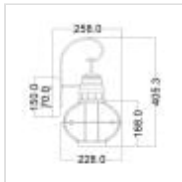

KL-BRIDGEPOINT-M-NBR

Bridgepoint 1 Light Medium Wall Lantern -
Natural Brass

DETAILS	
BRAND	Kichler
FAMILY	Bridge Point
SUITABLE LOCATION	Exterior
GUARANTEE	3 Year Anti Corrosion Guarantee
IP RATING	IP44
FINISH	Natural Brass
FITTING HEIGHT	405mm
DIAMETER	228mm
WIDTH	228mm
PROJECTION/DEPTH	258mm
POWER SOURCE	Mains Voltage
VOLTAGE	220-240v 50hz
MAXIMUM WATTAGE	60W
NUMBER OF LAMPS	1
SOCKET	E27
INTEGRATED LED	No
CLASS	Class I
BUILD MATERIALS	Aluminium, Clear Seeded Glass
DIMMABLE FITTING	Compatible With Dimmable Lamps
PRODUCT WEIGHT	1.3kg
BOX DIMENSIONS	32.5 X 29.5 X 56cm
BOX WEIGHT	1.52 Kg

**PRODUCT DETAILS**

The Bridge Point outdoor collection embodies the classic styling of nautical and railway lighting. Constructed of aluminium with Natural Brass finish and clear seeded glass, this lantern is IP44 rated.