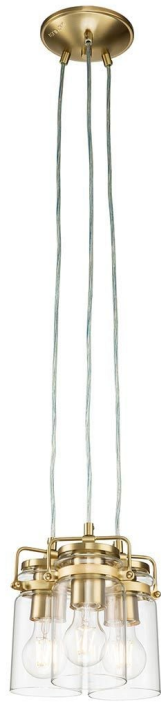

KL-BRINLEY3-BB

Brinley 3 Light Pendant - Brushed Brass

**DETAILS**

BRAND	Kichler
FAMILY	Brinley
SUITABLE LOCATION	Interior
GUARANTEE	General 2 Year Guarantee
FINISH	Brushed Brass
FITTING HEIGHT	197mm
DIAMETER	216mm
WIDTH	216mm
MINIMUM DROP	256mm
MAXIMUM DROP	2870mm
POWER SOURCE	Mains Voltage
VOLTAGE	220-240v 50hz
MAXIMUM WATTAGE	60W
NUMBER OF LAMPS	3
SOCKET	E27
INTEGRATED LED	No
CLASS	Class I
BUILD MATERIALS	Steel, Clear Glass
DIMMABLE FITTING	Compatible With Dimmable Lamps
PRODUCT WEIGHT	4.69kg
BOX DIMENSIONS	39.5 X 17.5 X 42cm
BOX WEIGHT	5.86 Kg

PRODUCT DETAILS

The vintage style of the Brinley collection gives a beautifully modern treatment to the familiarity and comfort of canning jars. The Brinley 3 Lt pendant is finished in Brushed Brass and has clear glass shades.