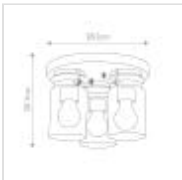

DETAILS

BRAND	Kichler
FAMILY	Brinley
SUITABLE LOCATION	Interior
GUARANTEE	General 2 Year Guarantee
FINISH	Brushed Brass
FITTING HEIGHT	201mm
DIAMETER	282mm
WIDTH	282mm
POWER SOURCE	Mains Voltage
VOLTAGE	220-240v 50hz
MAXIMUM WATTAGE	60W
NUMBER OF LAMPS	3
SOCKET	E27
INTEGRATED LED	No
CLASS	Class I
BUILD MATERIALS	Steel, Clear Glass
DIMMABLE FITTING	Compatible With Dimmable Lamps
PRODUCT WEIGHT	2.2kg
BOX DIMENSIONS	36.5 X 35 X 27.5cm
BOX WEIGHT	3.30 Kg