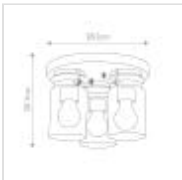

PRODUCT DETAILS

The vintage style of the Brinley collection gives a beautifully modern treatment to the familiarity and comfort of canning jars. Used in groups or stand-alone, the Brinley collection is a new touch of home, finished in Olde Bronze.