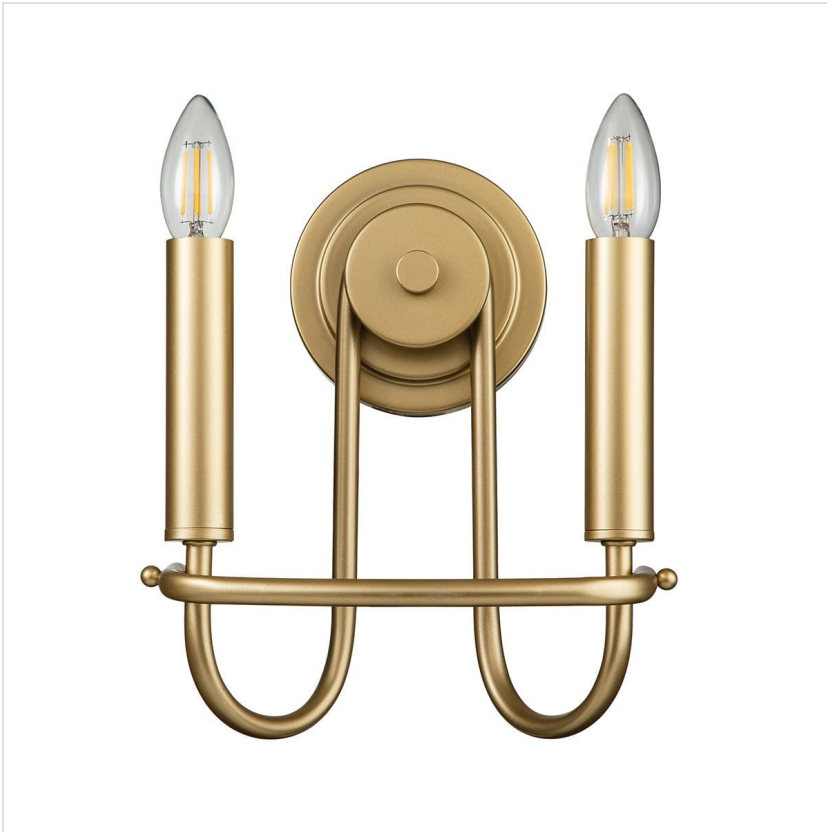

KL-CAPITOL-HILL2-PNBR

Capitol Hill 2 Light Wall light - Painted Natural Brass

DETAILS	
BRAND	Kichler
FAMILY	Capitol Hill
SUITABLE LOCATION	Interior
GUARANTEE	General 2 Year Guarantee
FINISH	Painted Natural Brass
FITTING HEIGHT	270mm
WIDTH	247mm
PROJECTION/DEPTH	156mm
POWER SOURCE	Mains Voltage
VOLTAGE	220-240v 50hz
MAXIMUM WATTAGE	40W
NUMBER OF LAMPS	2
SOCKET	E14
INTEGRATED LED	No
CLASS	Class I
BUILD MATERIALS	Steel
DIMMABLE FITTING	Compatible With Dimmable Lamps
PRODUCT WEIGHT	0.83kg
BOX DIMENSIONS	28 X 16 X 32.5 Cm
BOX WEIGHT	1.28 Kg

**PRODUCT DETAILS**

The Capitol Hill 2 light wall light in a Painted Natural Brass finish is a timeless design that co-ordinates with many decors and styles. This classic design works well with traditional and modern décor and provides a beautiful, ambient lighting to the room.