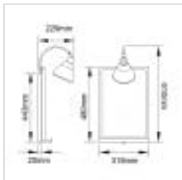

PRODUCT DETAILS

RETIRING COLLECTION MODEL - CHECK STOCK AVAILABILITY. Bringing light and organisation to any space, the Chalkboard wall light is a fun and functional fitting. Features include a chalkboard, chalk holder and goose neck light finished in Weathered Zinc. This versatile design can be hardwired or plugged in.