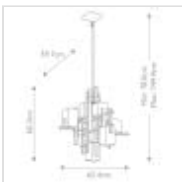

KL-CITY-LIGHTS7A

City Lights 7 Light Chandelier - Classic Pewter

DETAILS

BRAND	Kichler
FAMILY	City Lights
SUITABLE LOCATION	Interior
GUARANTEE	General 2 Year Guarantee
FINISH	Classic Pewter
FITTING HEIGHT	603mm
WIDTH	654mm
PROJECTION/DEPTH	597mm
MINIMUM DROP	780mm
MAXIMUM DROP	1499mm
POWER SOURCE	Mains Voltage
VOLTAGE	220-240v 50hz
MAXIMUM WATTAGE	3W LED
NUMBER OF LAMPS	7
SOCKET	G9
INTEGRATED LED	No
LED LUMENS	300Lm Each
LED COLOUR TEMP	3000k
RODS SUPPLIED	2 X 150mm And 2 X 300mm Rods
CLASS	Class I
BUILD MATERIALS	Steel, Opal Glass
HOURS	25000
DIMMABLE FITTING	Compatible With Dimmable Lamps
PRODUCT WEIGHT	6.53kg
BOX DIMENSIONS	59 X 59 X 65cm
BOX WEIGHT	7.25 Kg

PRODUCT DETAILS

The LED City Lights collection features strategically placed horizontal and vertical lines. Each light, whether the wall sconce or one of the chandeliers is truly a work of art. Bringing order to big open spaces or infusing a bit of city style to a modern home.

Elstead Lighting

Elstead Lighting
Elstead House
Mill Lane
Alton, GU34 2QJ,
United Kingdom

Phone

+48 124441091

Email

enquiries@elsteadlighting.com