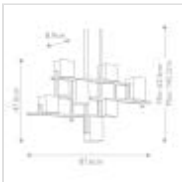

KL-CITY-LIGHTS7B

City Lights 7 Light Linear Chandelier - Classic Pewter

DETAILS	
BRAND	Kichler
FAMILY	City Lights
SUITABLE LOCATION	Interior
GUARANTEE	General 2 Year Guarantee
FINISH	Classic Pewter
FITTING HEIGHT	470mm
WIDTH	876mm
PROJECTION/DEPTH	89mm
MINIMUM DROP	635mm
MAXIMUM DROP	1422mm
POWER SOURCE	Mains Voltage
VOLTAGE	220-240v 50hz
MAXIMUM WATTAGE	3W LED
NUMBER OF LAMPS	7
SOCKET	G9
INTEGRATED LED	No
LED LUMENS	300Lm Each
LED COLOUR TEMP	3000k
RODS SUPPLIED	4 X 150mm And 4 X 300mm Rods
CLASS	Class I
BUILD MATERIALS	Steel, Opal Glass
HOURS	25000
DIMMABLE FITTING	Compatible With Dimmable Lamps
PRODUCT WEIGHT	6.41kg
BOX DIMENSIONS	96 X 48 X 17.5cm
BOX WEIGHT	7.12 Kg