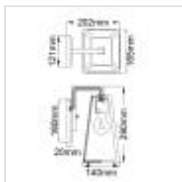

KL-DELISON-S-RZ

Delison 1 Light Wall Lantern - Small - Rubbed Bronze

DETAILS	
BRAND	Kichler
FAMILY	Delison
SUITABLE LOCATION	Exterior
GUARANTEE	3 Year Anti Corrosion Guarantee
IP RATING	IP44
FINISH	Rubbed Bronze
FITTING HEIGHT	290mm
DIAMETER	165mm
WIDTH	165mm
PROJECTION/DEPTH	202mm
POWER SOURCE	Mains Voltage
VOLTAGE	220-240v 50hz
MAXIMUM WATTAGE	60W
NUMBER OF LAMPS	1
SOCKET	E27
INTEGRATED LED	No
CLASS	Class I
BUILD MATERIALS	Aluminium, Clear Glass
DIMMABLE FITTING	Compatible With Dimmable Lamps
PRODUCT WEIGHT	1.71kg
BOX DIMENSIONS	26 X 23 X 35.5cm
BOX WEIGHT	2.12 Kg