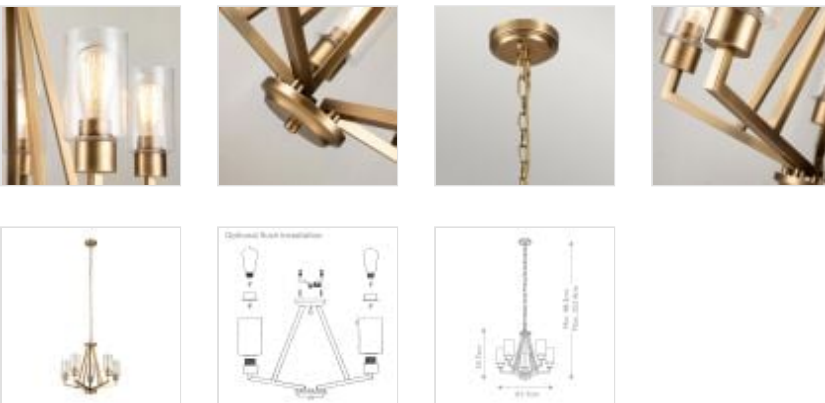

**KL-DERYN5-NBR****Deryn 5 Light Chandelier - Natural Brass**

DETAILS	
BRAND	Kichler
FAMILY	Deryn
SUITABLE LOCATION	Interior
GUARANTEE	General 2 Year Guarantee
FINISH	Natural Brass
FITTING HEIGHT	537mm
DIAMETER	611mm
WIDTH	611mm
PROJECTION/DEPTH	611mm
MINIMUM DROP	483mm
MAXIMUM DROP	2534mm
POWER SOURCE	Mains Voltage
VOLTAGE	220-240v 50hz
MAXIMUM WATTAGE	60W
NUMBER OF LAMPS	5
SOCKET	E27
INTEGRATED LED	No
CLASS	Class I
BUILD MATERIALS	Steel, Clear Seeded Glass
DIMMABLE FITTING	Compatible With Dimmable Lamps
PRODUCT WEIGHT	5.38kg
BOX DIMENSIONS	63.5 X 26 X 56cm
BOX WEIGHT	7.40 Kg

**PRODUCT DETAILS**

The Deryn 5-light chandelier, delivers a minimalist style with crisp, clean lines and an inverted diamond shape structure. Accented with clear seeded glass and a Natural Brass finish - making it the perfect addition to modern or transitional settings.