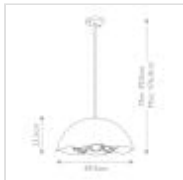

KL-FRACTURE-P-M
Fracture 3 Light Pendant - Weathered Zinc

DETAILS	
BRAND	Kichler
FAMILY	Fracture
SUITABLE LOCATION	Interior
GUARANTEE	General 2 Year Guarantee
FINISH	Weathered Zinc
FITTING HEIGHT	235mm
WIDTH	495mm
MINIMUM DROP	390mm
MAXIMUM DROP	1760mm
POWER SOURCE	Mains Voltage
VOLTAGE	220-240v 50hz
MAXIMUM WATTAGE	100W
NUMBER OF LAMPS	3
SOCKET	E27
INTEGRATED LED	No
CLASS	Class I
DIMMABLE FITTING	Compatible With Dimmable Lamps
PRODUCT WEIGHT	2.5kg
BOX DIMENSIONS	57 X 57 X 32cm
BOX WEIGHT	2.70 Kg

PRODUCT DETAILS

RETIRING COLLECTION MODEL - CHECK STOCK AVAILABILITY. The Medium 3lt Fracture pendant is a bold and over-sized statement in vintage industrial inspired lighting. The Weathered Zinc dome covers the bulb cage and is accented with stylised light leaks masquerading as cracks, adding extra interest and appeal.