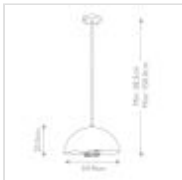

## KL-FRACTURE-P-S

Fracture 1 Light Pendant - Weathered Zinc

DETAILS	
BRAND	Kichler
FAMILY	Fracture
SUITABLE LOCATION	Interior
GUARANTEE	General 2 Year Guarantee
FINISH	Weathered Zinc
FITTING HEIGHT	203mm
WIDTH	349mm
MINIMUM DROP	585mm
MAXIMUM DROP	1500mm
POWER SOURCE	Mains Voltage
VOLTAGE	220-240v 50hz
MAXIMUM WATTAGE	100W
NUMBER OF LAMPS	1
SOCKET	E27
INTEGRATED LED	No
CLASS	Class I
DIMMABLE FITTING	Compatible With Dimmable Lamps
PRODUCT WEIGHT	1.5kg
BOX DIMENSIONS	43 X 43 X 27cm
BOX WEIGHT	1.69 Kg

### PRODUCT DETAILS

RETIRING COLLECTION MODEL - CHECK STOCK AVAILABILITY. The small 1lt Fracture pendant is a bold and over-sized statement in vintage industrial inspired lighting. The Weathered Zinc dome covers the bulb cage and is accented with stylised light leaks masquerading as cracks, adding extra interest and appeal.