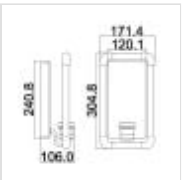

PRODUCT DETAILS

The Imahn collection features industrial characteristics by utilising the inspiration of exposed piping and mixing Black and Natural Brass finishes. To further accentuate the minimalistic style, an Edison style LED filament lamp is recommended.