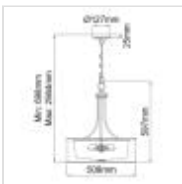

PRODUCT DETAILS

The Lacey collection offers a beautiful contrast, melding the charm of Olde World style with clean modern-day materials. The Mission Bronze Finish enhances the bold, unadorned rounded-arm styling. They feature avant-garde double shades made of organza fabric with Opal inner glass.