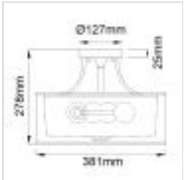

PRODUCT DETAILS

The Lacey collection offers a beautiful contrast, melding the charm of Olde World style with clean modern-day materials. The Antique Pewter Finish enhances the bold, unadorned rounded-arm styling. They feature avant-garde double shades made of organza fabric with Opal inner glass.