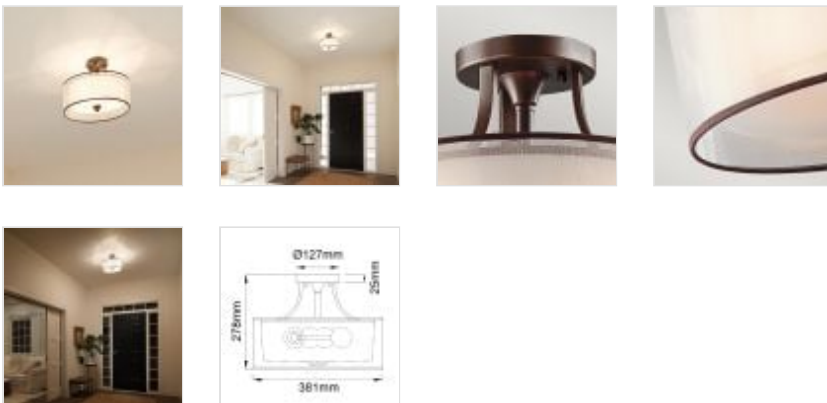

**KL-LACEY-SF-MB**

Lacey 3 Light Small Semi-Flush - Mission Bronze

DETAILS	
BRAND	Kichler
FAMILY	Lacey
SUITABLE LOCATION	Interior
GUARANTEE	General 2 Year Guarantee
FINISH	Mission Bronze
FITTING HEIGHT	278mm
DIAMETER	381mm
WIDTH	381mm
POWER SOURCE	Mains Voltage
VOLTAGE	220-240v 50hz
MAXIMUM WATTAGE	60W
NUMBER OF LAMPS	3
SOCKET	E27
INTEGRATED LED	No
CLASS	Class I
BUILD MATERIALS	Steel, Etched Opal Glass, Organza Shades
DIMMABLE FITTING	Compatible With Dimmable Lamps
PRODUCT WEIGHT	4.13kg
BOX DIMENSIONS	44.5 X 44.5 X 31.5cm
BOX WEIGHT	4.59 Kg

**PRODUCT DETAILS**

The Lacey collection offers a beautiful contrast, melding the charm of Olde World style with clean modern-day materials. The Mission Bronze Finish enhances the bold, unadorned rounded-arm styling. They feature avant-garde double shades made of organza fabric with Opal inner glass.