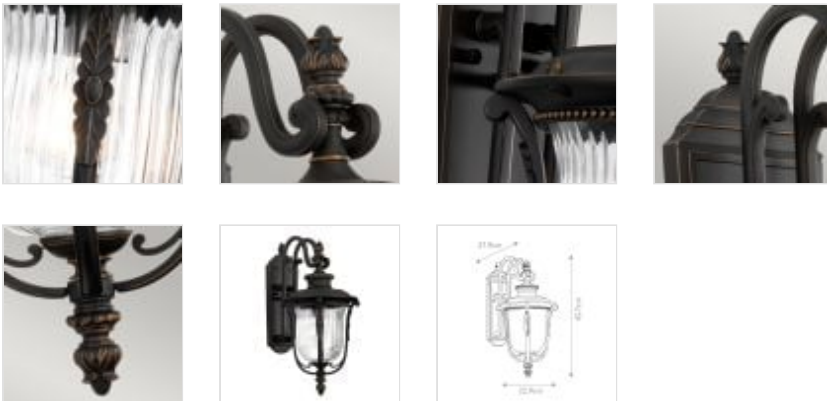

## KL-LUVERNE2-M

Luverne 1 Light Medium Wall Lantern - Rubbed Bronze

DETAILS	
BRAND	Kichler
FAMILY	Luverne
SUITABLE LOCATION	Exterior
GUARANTEE	3 Year Anti Corrosion Guarantee
IP RATING	IP44
FINISH	Rubbed Bronze
FITTING HEIGHT	457mm
WIDTH	229mm
PROJECTION/DEPTH	279mm
POWER SOURCE	Mains Voltage
VOLTAGE	220-240v 50hz
MAXIMUM WATTAGE	60W
NUMBER OF LAMPS	1
SOCKET	E27
INTEGRATED LED	Yes
CLASS	Class I
BUILD MATERIALS	Cast Aluminium, Ribbed Glass
DIMMABLE FITTING	Compatible With Dimmable Lamps
PRODUCT WEIGHT	2.97kg
BOX DIMENSIONS	52 X 35 X 28.5cm
BOX WEIGHT	3.30 Kg

## PRODUCT DETAILS

The Luverne collection features an Oil Rubbed Bronze finish that embellishes the nuanced bead patterns, medallions and scrollwork of these attractive outdoor lights. The tight pattern on the clear ribbed glass offers just the right light. IP44 rated.