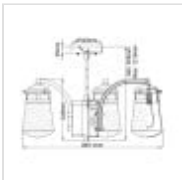

**KL-LYNDON-5P-AZ**  
 Lyndon 5 Light Outdoor Chandelier -  
 Architectural Bronze

DETAILS	
BRAND	Kichler
FAMILY	Lyndon
SUITABLE LOCATION	Exterior
GUARANTEE	3 Year Anti Corrosion Guarantee
IP RATING	IP44
FINISH	Architectural Bronze
FITTING HEIGHT	249mm
DIAMETER	611mm
WIDTH	611mm
MINIMUM DROP	305mm
MAXIMUM DROP	1219mm
POWER SOURCE	Mains Voltage
VOLTAGE	220-240v 50hz
MAXIMUM WATTAGE	60W
NUMBER OF LAMPS	5
SOCKET	E27
INTEGRATED LED	No
RODS SUPPLIED	2 X 152mm And 2 X 305mm Rods
CLASS	Class I
BUILD MATERIALS	Cast Aluminium, Seeded Glass
DIMMABLE FITTING	Compatible With Dimmable Lamps
PRODUCT WEIGHT	5.04kg
BOX DIMENSIONS	63 X 61 X 31.5cm
BOX WEIGHT	5.60 Kg