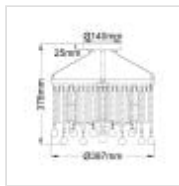

KL-PIPER-SF-PC

Piper 3 Light Semi-Flush - Polished Chrome

DETAILS

BRAND	Kichler
FAMILY	Piper
SUITABLE LOCATION	Interior
GUARANTEE	General 2 Year Guarantee
FINISH	Polished Chrome
FITTING HEIGHT	378mm
DIAMETER	381mm
WIDTH	381mm
PROJECTION/DEPTH	381mm
POWER SOURCE	Mains Voltage
VOLTAGE	220-240v 50hz
MAXIMUM WATTAGE	60W
NUMBER OF LAMPS	3
SOCKET	E14
INTEGRATED LED	No
CLASS	Class I
BUILD MATERIALS	Steel, Clear Glass
DIMMABLE FITTING	Compatible With Dimmable Lamps
PRODUCT WEIGHT	4.4kg
BOX DIMENSIONS	44.5 X 44.5 X 27cm
BOX WEIGHT	5.70 Kg

PRODUCT DETAILS

Piper mixes modern with femininity with its delicate glass bead accents. Making this a focal point in any modern room is the linear detail in the clear glass and metal rods finished in Polished Chrome.

Elstead Lighting

Elstead Lighting
Elstead House
Mill Lane
Alton, GU34 2QJ,
United Kingdom

Phone

+48 124441091

Email

enquiries@elsteadlighting.com