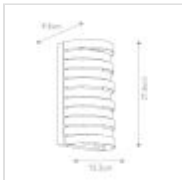

PRODUCT DETAILS

RETIRING COLLECTION MODEL - CHECK STOCK AVAILABILITY. The Roswell collection will create a unique impression in your home. The Brushed Nickel outer finish and beautiful satin etched glass form a distinctive, linear design.