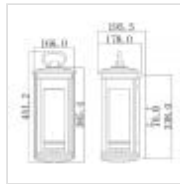

## KL-SOUTH-HOPE-M

South Hope 1 Light Medium Wall Lantern -  
Rubbed Bronze

DETAILS	
BRAND	Kichler
FAMILY	South Hope
SUITABLE LOCATION	Exterior
GUARANTEE	3 Year Anti Corrosion Guarantee
IP RATING	IP44
FINISH	Rubbed Bronze
FITTING HEIGHT	451mm
WIDTH	178mm
PROJECTION/DEPTH	196mm
POWER SOURCE	Mains Voltage
VOLTAGE	220-240v 50hz
MAXIMUM WATTAGE	60W
NUMBER OF LAMPS	1
SOCKET	E27
INTEGRATED LED	No
CLASS	Class I
BUILD MATERIALS	Cast Aluminium, Satin Etched Glass
DIMMABLE FITTING	Compatible With Dimmable Lamps
PRODUCT WEIGHT	2.43kg
BOX DIMENSIONS	26 X 24 X 51.5cm
BOX WEIGHT	2.70 Kg