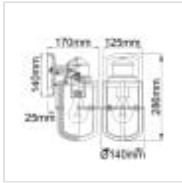

PRODUCT DETAILS

Harsh sunrays, salt water spray and more of Mother Nature's worst are no match for the Textured Black finish on the Suri outdoor collection. Constructed using a composite material with UV protectant, Suri's nautical-inspired look stays beautiful for years with a rich finish that never fades and is backed by a 5-year warranty.