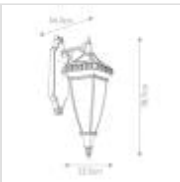

KL-VENETIAN2-L

Venetian Rain 3 Light Large Wall Lantern -
Brushed Bronze

DETAILS	
BRAND	Kichler
FAMILY	Venetian Rain
SUITABLE LOCATION	Exterior
GUARANTEE	3 Year Anti Corrosion Guarantee
IP RATING	IP44
FINISH	Brushed Bronze
FITTING HEIGHT	787mm
WIDTH	235mm
PROJECTION/DEPTH	343mm
POWER SOURCE	Mains Voltage
VOLTAGE	220-240v 50hz
MAXIMUM WATTAGE	60W
NUMBER OF LAMPS	3
SOCKET	E14
INTEGRATED LED	No
CLASS	Class I
BUILD MATERIALS	Cast Aluminium, Rain Glass
DIMMABLE FITTING	Compatible With Dimmable Lamps
PRODUCT WEIGHT	4.08kg
BOX DIMENSIONS	41 X 31 X 72cm
BOX WEIGHT	4.53 Kg