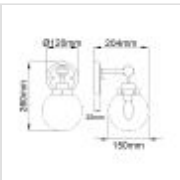

KULA1

Kula 1 Light Wall Light - Polished Nickel

DETAILS	
BRAND	Elstead Lighting
FAMILY	Kula
SUITABLE LOCATION	Interior
GUARANTEE	General 2 Year Guarantee
FINISH	Polished Nickel
FITTING HEIGHT	260mm
WIDTH	150mm
PROJECTION/DEPTH	204mm
POWER SOURCE	Mains Voltage
VOLTAGE	220-240v 50hz
MAXIMUM WATTAGE	40W
NUMBER OF LAMPS	1
SOCKET	E14
INTEGRATED LED	Yes
CLASS	Class I
BUILD MATERIALS	Steel, Smoke Mirror Glass
DIMMABLE FITTING	Compatible With Dimmable Lamps
PRODUCT WEIGHT	1.35kg
BOX DIMENSIONS	21 X 21 X 36cm
BOX WEIGHT	1.50 Kg

PRODUCT DETAILS

Globe forms and linear arms combine to create a fresh take on the modern retro style. The semi-transparent mirror glass shades add glamour as well as practicality, in a range that offers style across modern and more classic interiors.