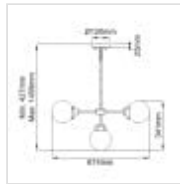

KULA5

Kula 5 Light Chandelier - Polished Nickel

DETAILS

BRAND	Elstead Lighting
FAMILY	Kula
SUITABLE LOCATION	Interior
GUARANTEE	General 2 Year Guarantee
FINISH	Polished Nickel
FITTING HEIGHT	341mm
DIAMETER	674mm
WIDTH	674mm
MINIMUM DROP	427mm
MAXIMUM DROP	1459mm
POWER SOURCE	Mains Voltage
VOLTAGE	220-240v 50hz
MAXIMUM WATTAGE	40W
NUMBER OF LAMPS	5
SOCKET	E14
INTEGRATED LED	No
RODS SUPPLIED	2 X 310mm & 2 X 157mm & 1 X 100mm Rods
CLASS	Class I
BUILD MATERIALS	Steel, Smoke Mirror Glass
DIMMABLE FITTING	Compatible With Dimmable Lamps
PRODUCT WEIGHT	4.05kg
BOX DIMENSIONS	53 X 44 X 32cm
BOX WEIGHT	4.50 Kg