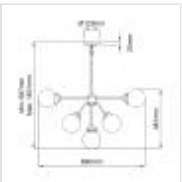

PRODUCT DETAILS

Globe forms and linear arms combine to create a fresh take on the modern retro style. The semi-transparent mirror glass shades add glamour as well as practicality, in a range that offers style across modern and more classic interiors.