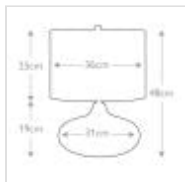

**LAGUNA-TL-SM**  
Laguna 1 Light Small Table Lamp - Turquoise and Graphite Glaze

DETAILS	
BRAND	Elstead Lighting
FAMILY	Laguna
SUITABLE LOCATION	Interior
GUARANTEE	General 2 Year Guarantee
FINISH	Turquoise And Graphite Glaze
FITTING HEIGHT	480mm
DIAMETER	360mm
WIDTH	360mm
POWER SOURCE	Plug
VOLTAGE	220-240v 50hz
MAXIMUM WATTAGE	60W
NUMBER OF LAMPS	1
SOCKET	E27
INTEGRATED LED	No
CLASS	Class I
BUILD MATERIALS	Porcelain
SHADE MATERIAL	Faux Linen
DIMMABLE FITTING	Compatible With Dimmable Smart Lamps
PRODUCT WEIGHT	3.6kg
BOX DIMENSIONS	30 X 30 X 55cm
BOX WEIGHT	4.00 Kg