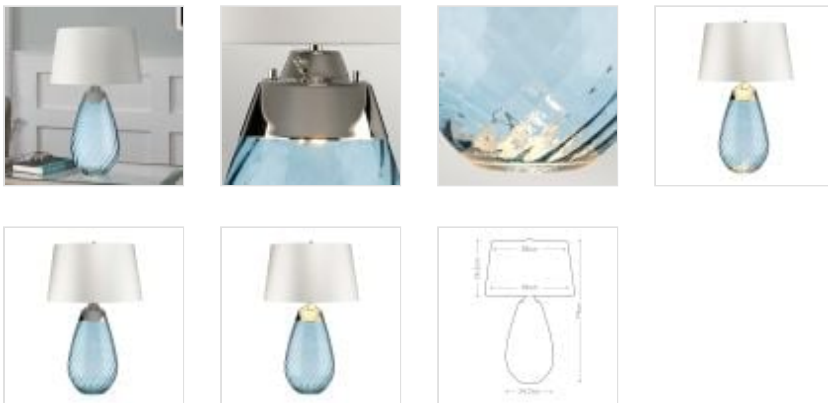

## LENA-TL-L-BLUE-OWSS

Lena 2 Light Large Blue Table Lamp with Off-white Shade - Blue-tinted Glass / Off-White Shade

DETAILS	
BRAND	Elstead Lighting
FAMILY	Lena - Blue
SUITABLE LOCATION	Interior
GUARANTEE	General 2 Year Guarantee
FINISH	Blue-Tinted Glass / Off-White Shade
FITTING HEIGHT	740mm
DIAMETER	460mm
WIDTH	460mm
POWER SOURCE	Plug
VOLTAGE	220-240v 50hz
MAXIMUM WATTAGE	60W
NUMBER OF LAMPS	1
SOCKET	E27
INTEGRATED LED	No
LED LUMENS	620Lm
LED COLOUR TEMP	3000k
CLASS	Class I
BUILD MATERIALS	Glass, Smooth Satin, Steel
SHADE MATERIAL	Satin Smooth Fabric With Matt Silver Laminate Lining
HOURS	25000
DIMMABLE FITTING	Compatible With Dimmable Smart Lamps
PRODUCT WEIGHT	5.49kg
BOX DIMENSIONS	49 X 49 X 73cm
BOX WEIGHT	6.10 Kg

## PRODUCT DETAILS

The flowing twist of Lena's blue mouth blown glass creates a striking visual with the Polished Nickel metalwork. This portable has Elstead's "Dual-Lit" system, a 3-way switch to light both the shade and the base. The shades are made in the UK with