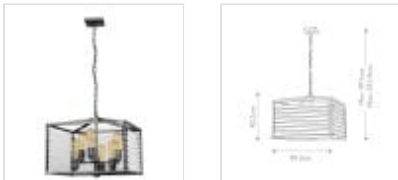

LOUVRE-6P

Louvre 6 Light Pendant - Painted Gunmetal

**DETAILS**

| | |
|--------------------------|--------------------------------|
| BRAND | Elstead Lighting |
| FAMILY | Louvre |
| SUITABLE LOCATION | Interior |
| GUARANTEE | General 2 Year Guarantee |
| FINISH | Painted Gunmetal |
| FITTING HEIGHT | 402mm |
| DIAMETER | 493mm |
| WIDTH | 493mm |
| MINIMUM DROP | 491mm |
| MAXIMUM DROP | 3519mm |
| POWER SOURCE | Mains Voltage |
| VOLTAGE | 220-240v 50hz |
| MAXIMUM WATTAGE | 60W |
| NUMBER OF LAMPS | 6 |
| SOCKET | E27 |
| INTEGRATED LED | No |
| CLASS | Class I |
| BUILD MATERIALS | Steel, Glass |
| DIMMABLE FITTING | Compatible With Dimmable Lamps |
| PRODUCT WEIGHT | 9.72kg |
| BOX DIMENSIONS | 56 X 56 X 28cm |
| BOX WEIGHT | 10.80 Kg |

**PRODUCT DETAILS**

The Louvre range's attention grabbing form materialises from the Juxtaposition between the subtleness of its soft silver/brushed black finish and hard angular slats of clear glass. Filament style lamp bulbs finish the appearance, completing the gentle industrial aesthetic.