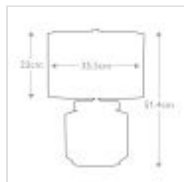

LUGA-TL-NATURAL

Luga Table Lamp - Natural - Metalwork Polished Nickel - Glassware Clear / Natural - Wood Light

DETAILS	
BRAND	Elstead Lighting
FAMILY	Luga
SUITABLE LOCATION	Interior
GUARANTEE	General 2 Year Guarantee
FINISH	Metalwork Polished Nickel - Glassware Clear/Natural - Wood Light
FITTING HEIGHT	514mm
DIAMETER	355mm
WIDTH	355mm
POWER SOURCE	Plug
VOLTAGE	220-240v 50hz
MAXIMUM WATTAGE	60W
NUMBER OF LAMPS	1
SOCKET	E27
INTEGRATED LED	No
CLASS	Class I
BUILD MATERIALS	Glass + Wood + Steel
SHADE MATERIAL	Polycotton
DIMMABLE FITTING	Compatible With Dimmable Lamps
PRODUCT WEIGHT	4.1kg
BOX DIMENSIONS	38 X 38 X 34cm
BOX WEIGHT	4.55 Kg