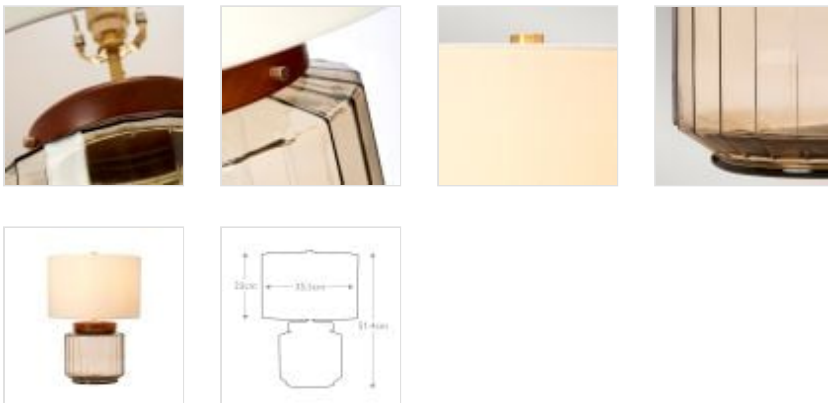

LUGA-TL-SMOKE

Luga Table Lamp - Smoke - Metalwork Aged Brass - Glassware Smoke - Wood Dark Stained

DETAILS	
BRAND	Elstead Lighting
FAMILY	Luga
SUITABLE LOCATION	Interior
GUARANTEE	General 2 Year Guarantee
FINISH	Metalwork Aged Brass - Glassware Smoke - Wood Dark Stained
FITTING HEIGHT	514mm
DIAMETER	355mm
WIDTH	355mm
POWER SOURCE	Plug
VOLTAGE	220-240v 50hz
MAXIMUM WATTAGE	60W
NUMBER OF LAMPS	1
SOCKET	E27
INTEGRATED LED	No
CLASS	Class I
BUILD MATERIALS	Glass + Wood + Steel
SHADE MATERIAL	Polycotton
DIMMABLE FITTING	Compatible With Dimmable Lamps
PRODUCT WEIGHT	4.1kg
BOX DIMENSIONS	38 X 38 X 34cm
BOX WEIGHT	4.55 Kg

PRODUCT DETAILS

Luga's distinct recycled glass base strong vertical lines. This portable table lamp is topped with its wooden cap and fine metal details. Luga is complemented with an Ivory polycotton drum shade hand-crafted in the UK. LSUK013