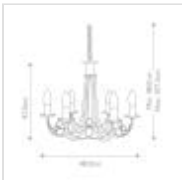

MN6-IV-GOLD

Minster 6 Light Chandelier - Ivory / Gold Patina

**DETAILS**

BRAND	Elstead Lighting
FAMILY	Minster
SUITABLE LOCATION	Interior
GUARANTEE	General 2 Year Guarantee
FINISH	Ivory/ Gold Patina
FITTING HEIGHT	420mm
DIAMETER	480mm
WIDTH	480mm
MINIMUM DROP	440mm
MAXIMUM DROP	1075mm
POWER SOURCE	Mains Voltage
VOLTAGE	220-240v 50hz
MAXIMUM WATTAGE	60W
NUMBER OF LAMPS	6
SOCKET	E14
INTEGRATED LED	No
CLASS	Class I
BUILD MATERIALS	Steel
DIMMABLE FITTING	Compatible With Dimmable Lamps
PRODUCT WEIGHT	3.17kg
BOX DIMENSIONS	50 X 50 X 49cm
BOX WEIGHT	3.52 Kg

**PRODUCT DETAILS**

An elegant range of compact country fittings, Minster is designed especially for lower ceilings. With its pleasing looped drapes, easy conversion to Semi-Flush, as well as its ability to accept optional glass, this range is as versatile as it is attractive. Made in England.