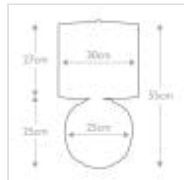

## BLUE-GLOBE-TL

Blue Globe 1 Light Table Lamp - Blue with Light Grey Shade

DETAILS	
BRAND	Elstead Lighting
FAMILY	Blue Globe
SUITABLE LOCATION	Interior
GUARANTEE	General 2 Year Guarantee
FINISH	Blue
FITTING HEIGHT	550mm
DIAMETER	300mm
POWER SOURCE	Plug
VOLTAGE	220-240v 50hz
MAXIMUM WATTAGE	60W
NUMBER OF LAMPS	1
SOCKET	E27
INTEGRATED LED	No
CLASS	Class I
BUILD MATERIALS	Porcelain
DIMMABLE FITTING	Compatible With Dimmable Smart Lamps
PRODUCT WEIGHT	3.2kg
BOX DIMENSIONS	53.5 X 30 X 30.5cm
BOX WEIGHT	3.55 Kg