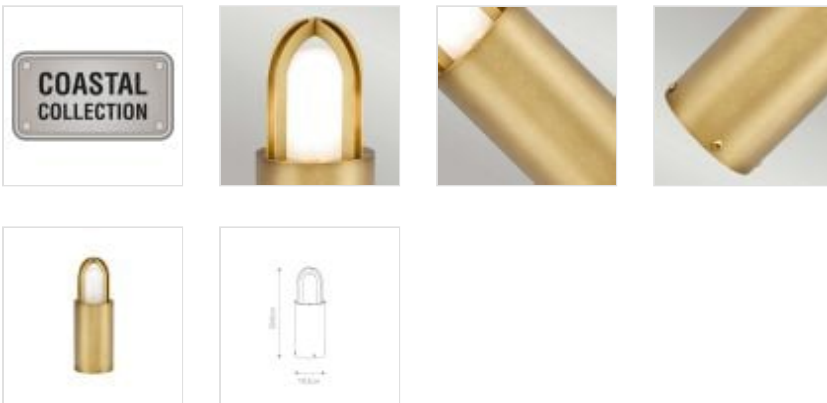

PAIGNTON-MB-BRASS

Paignton 1 Light Mini Bollard - Brushed Brass

**DETAILS**

BRAND	Elstead Lighting
FAMILY	Paignton
SUITABLE LOCATION	Exterior
GUARANTEE	10 Year Anti Corrosion Guarantee
IP RATING	IP55
FINISH	Brushed Brass
FITTING HEIGHT	300mm
DIAMETER	102mm
WIDTH	102mm
POWER SOURCE	Mains Voltage
VOLTAGE	220-240v 50hz
MAXIMUM WATTAGE	40W
NUMBER OF LAMPS	1
SOCKET	E27
INTEGRATED LED	No
CLASS	Class I
BUILD MATERIALS	Brass, Frosted Glass
DIMMABLE FITTING	Compatible With Dimmable Lamps
PRODUCT WEIGHT	1.55kg
BOX DIMENSIONS	17 X 37.5 X 17.5cm
BOX WEIGHT	2.10 Kg

**PRODUCT DETAILS**

The Paignton mini bollard is a bold and modern design that is constructed from solid Brass with a simple crossed arch metal band to protect the frosted glass on top. IP55 Rated.

**Elstead Lighting**