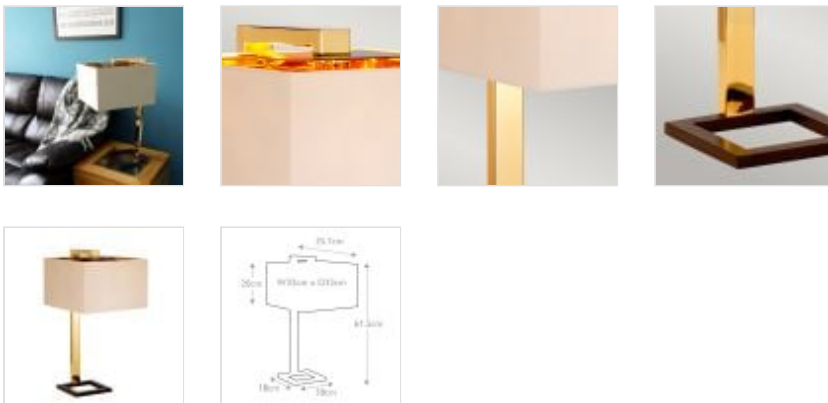

PLEIN-TL

Plein 1 Light Table Lamp - Dark Brown / Polished Gold

DETAILS	
BRAND	Elstead Lighting
FAMILY	Plein
SUITABLE LOCATION	Interior
GUARANTEE	General 2 Year Guarantee
FINISH	Dark Brown/Polished Gold
FITTING HEIGHT	615mm
DIAMETER	320mm
WIDTH	320mm
PROJECTION/DEPTH	320mm
POWER SOURCE	Plug
VOLTAGE	220-240v 50hz
MAXIMUM WATTAGE	60W
NUMBER OF LAMPS	1
SOCKET	E27
INTEGRATED LED	No
CLASS	Class I
BUILD MATERIALS	Steel
SHADE MATERIAL	Polycotton With A Metallic Gold Lining
DIMMABLE FITTING	Compatible With Dimmable Smart Lamps
PRODUCT WEIGHT	3.24kg
BOX DIMENSIONS	37 X 37 X 75cm
BOX WEIGHT	3.60 Kg

PRODUCT DETAILS

Plein table lamp has a Dark Brown metallic base with a Polished Gold stem. This portable is completed with a Cream polycotton square shade with Metallic Gold lining. LS427

Elstead Lighting