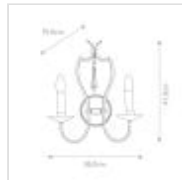

PM2-PN**Pimlico 2 Light Wall Light - Polished Nickel**

DETAILS	
BRAND	Elstead Lighting
FAMILY	Pimlico
SUITABLE LOCATION	Interior
GUARANTEE	General 2 Year Guarantee
FINISH	Polished Nickel
FITTING HEIGHT	410mm
WIDTH	360mm
PROJECTION/DEPTH	190mm
POWER SOURCE	Mains Voltage
VOLTAGE	220-240v 50hz
MAXIMUM WATTAGE	60W
NUMBER OF LAMPS	2
SOCKET	E14
INTEGRATED LED	No
CLASS	Class I
BUILD MATERIALS	Brass, Crystal
DIMMABLE FITTING	Compatible With Dimmable Lamps
PRODUCT WEIGHT	2.22kg
BOX DIMENSIONS	40 X 23 X 50cm
BOX WEIGHT	2.47 Kg

**PRODUCT DETAILS**

RETIRING COLLECTION MODEL - CHECK STOCK AVAILABILITY. The stunning Pimlico range is a beautifully crafted family of products using fine square tubes unusually curved on their edges. Partly made of solid brass, the Pimlico features fine cut glass sconces and droplets to accent the Polished Nickel finish. Optional LS162 or LS200 clip shades are available if required.