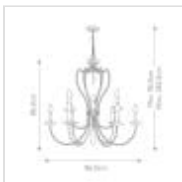

PM9-DB**Pimlico 9 Light Chandelier - Dark Bronze****DETAILS**

BRAND	Elstead Lighting
FAMILY	Pimlico
SUITABLE LOCATION	Interior
GUARANTEE	General 2 Year Guarantee
FINISH	Dark Bronze
FITTING HEIGHT	860mm
DIAMETER	860mm
MINIMUM DROP	960mm
MAXIMUM DROP	2820mm
POWER SOURCE	Mains Voltage
VOLTAGE	220-240v 50hz
MAXIMUM WATTAGE	60W
NUMBER OF LAMPS	9
SOCKET	E14
INTEGRATED LED	No
CLASS	Class I
BUILD MATERIALS	Brass, Crystal
DIMMABLE FITTING	Compatible With Dimmable Lamps
PRODUCT WEIGHT	10.24kg
BOX DIMENSIONS	93 X 86 X 81cm
BOX WEIGHT	11.38 Kg

**PRODUCT DETAILS**

RETIRING COLLECTION MODEL - CHECK STOCK AVAILABILITY. The stunning Pimlico range is a beautifully crafted family of products using fine square tubes unusually curved on their edges. Partly made of solid brass, the Pimlico features fine cut glass sconces and droplets to accent the Dark Bronze finish. Optional LS162 or LS200 clip shades are available if required.