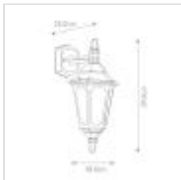

PRM2-BLACK

Parish Mini 1 Light Down Wall Lantern - Black

DETAILS	
BRAND	Elstead Lighting
FAMILY	Parish Mini
SUITABLE LOCATION	Exterior
GUARANTEE	10 Year Anti Corrosion Guarantee
IP RATING	IP44
FINISH	Black
FITTING HEIGHT	390mm
WIDTH	180mm
PROJECTION/DEPTH	250mm
POWER SOURCE	Mains Voltage
VOLTAGE	220-240v 50hz
MAXIMUM WATTAGE	60W
NUMBER OF LAMPS	1
SOCKET	E27
INTEGRATED LED	No
CLASS	Class I
BUILD MATERIALS	Cast Aluminium, Clear Glass
DIMMABLE FITTING	Compatible With Dimmable Lamps
PRODUCT WEIGHT	1.67kg
BOX DIMENSIONS	39 X 28 X 18cm
BOX WEIGHT	1.85 Kg

**PRODUCT DETAILS**

The Parish Mini lantern collection offer a blend of minimal, elegant styling with fine attention to detail and quality. Manufactured in the UK from die-cast aluminium and glass, they are offered in a Black powder-coated finish. Guaranteed for 10 years. Made in England.