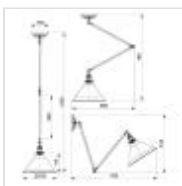

PV-GWP-CPR
 Provence 1 Light Wall Light/Pendant - Polished Copper

DETAILS	
BRAND	Elstead Lighting
FAMILY	Provence
SUITABLE LOCATION	Interior
GUARANTEE	General 2 Year Guarantee
FINISH	Polished Copper
FITTING HEIGHT	174mm
DIAMETER	297mm
MINIMUM DROP	535mm
MAXIMUM DROP	1235mm
POWER SOURCE	Mains Voltage
VOLTAGE	220-240v 50hz
MAXIMUM WATTAGE	60W
NUMBER OF LAMPS	1
SOCKET	E27
INTEGRATED LED	No
RODS SUPPLIED	Each Arm Is 380mm In Length
CLASS	Class I
BUILD MATERIALS	Mild Steel
DIMMABLE FITTING	Compatible With Dimmable Lamps
PRODUCT WEIGHT	1.53kg
BOX DIMENSIONS	62 X 52 X 24 Cm
BOX WEIGHT	2.80 Kg

PRODUCT DETAILS

RETIRING COLLECTION MODEL - CHECK STOCK AVAILABILITY. The style of the Provence is taken from French designs of the mid 1900s where they were commonly used to light tables in kitchens, cafes and bistros. This Grande fitting is flexible with three adjustable knuckle joints and is suitable for either a wall or pendant application.